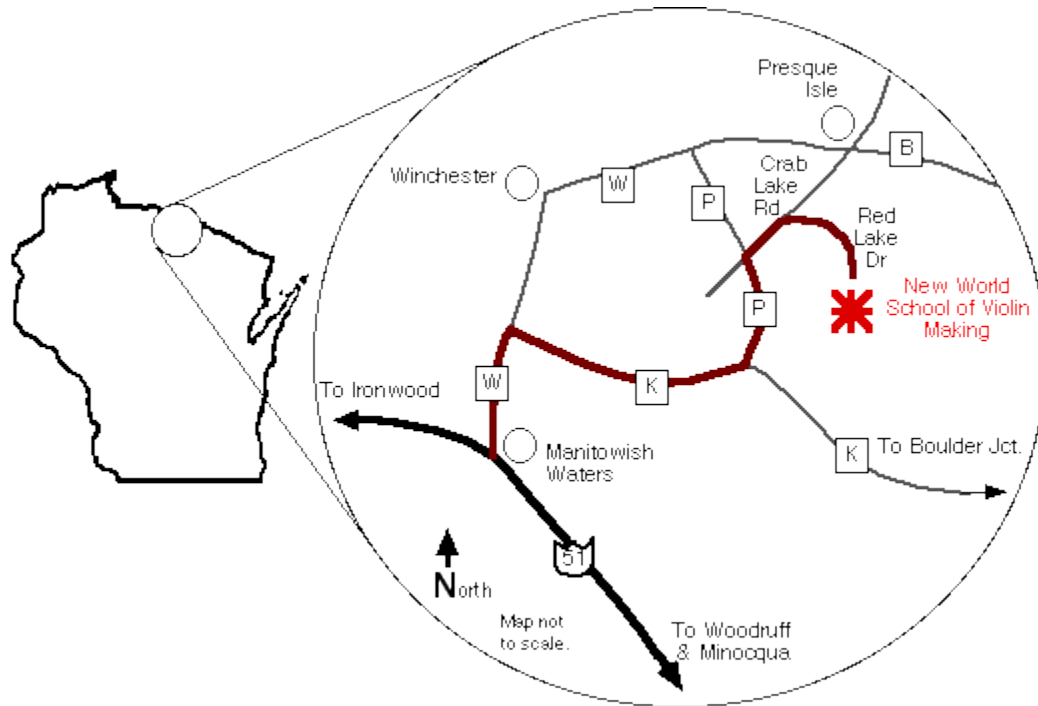

# Driving Directions

## Directions

Follow U.S. Highway 51 to Manitowish Waters, approximately 90 miles north of Wausau, Wisconsin.

Take County Highway W approximately 2 miles, through Manitowish Waters, to County Highway K. Turn right onto County Highway K.

Take County Highway K approximately 4 miles to County Highway P. Turn left onto County Highway P.

Take County Highway P approximately 2.2 miles to Crab Lake Road. Turn right onto Crab Lake Road.

Take Crab Lake Road approximately 1/2 mile to Red Lake Drive. Turn Right onto Red Lake Drive.

The address is 6970 Red Lake Drive.